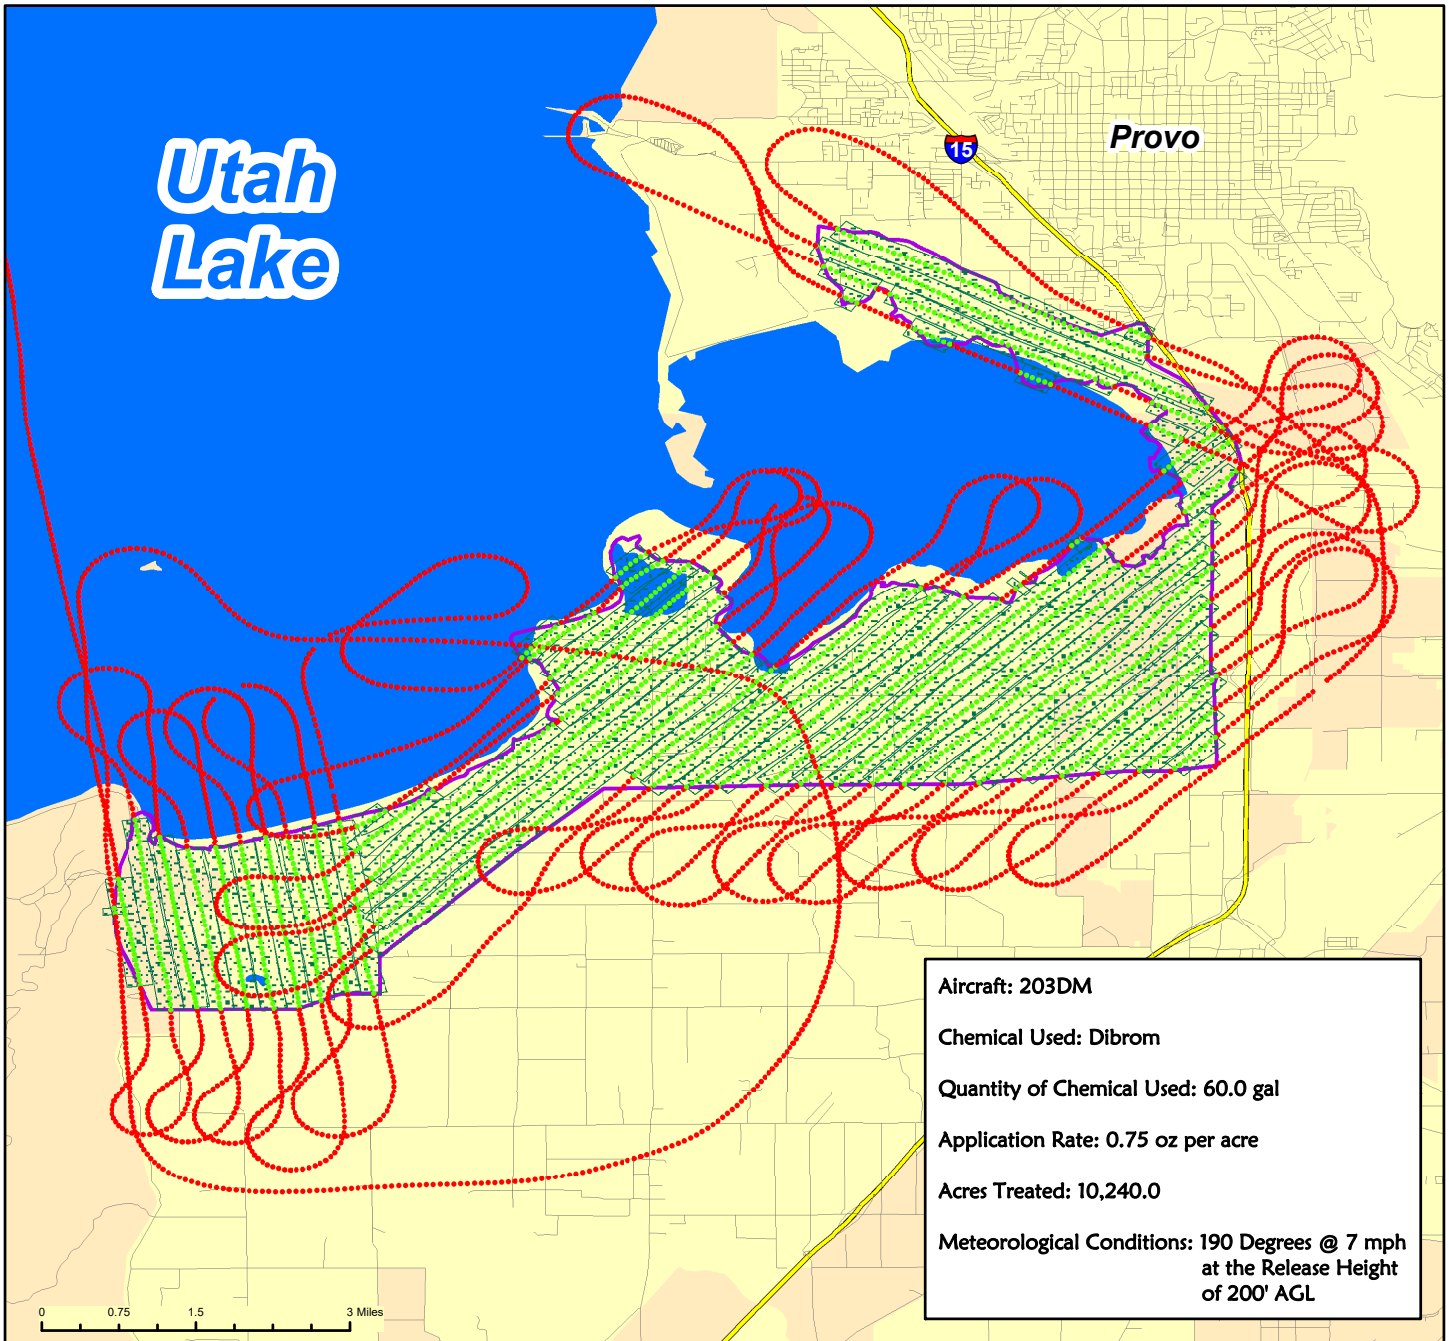

VDCI
1320 Brookwood Dr., Suite H
Little Rock, AR 72202