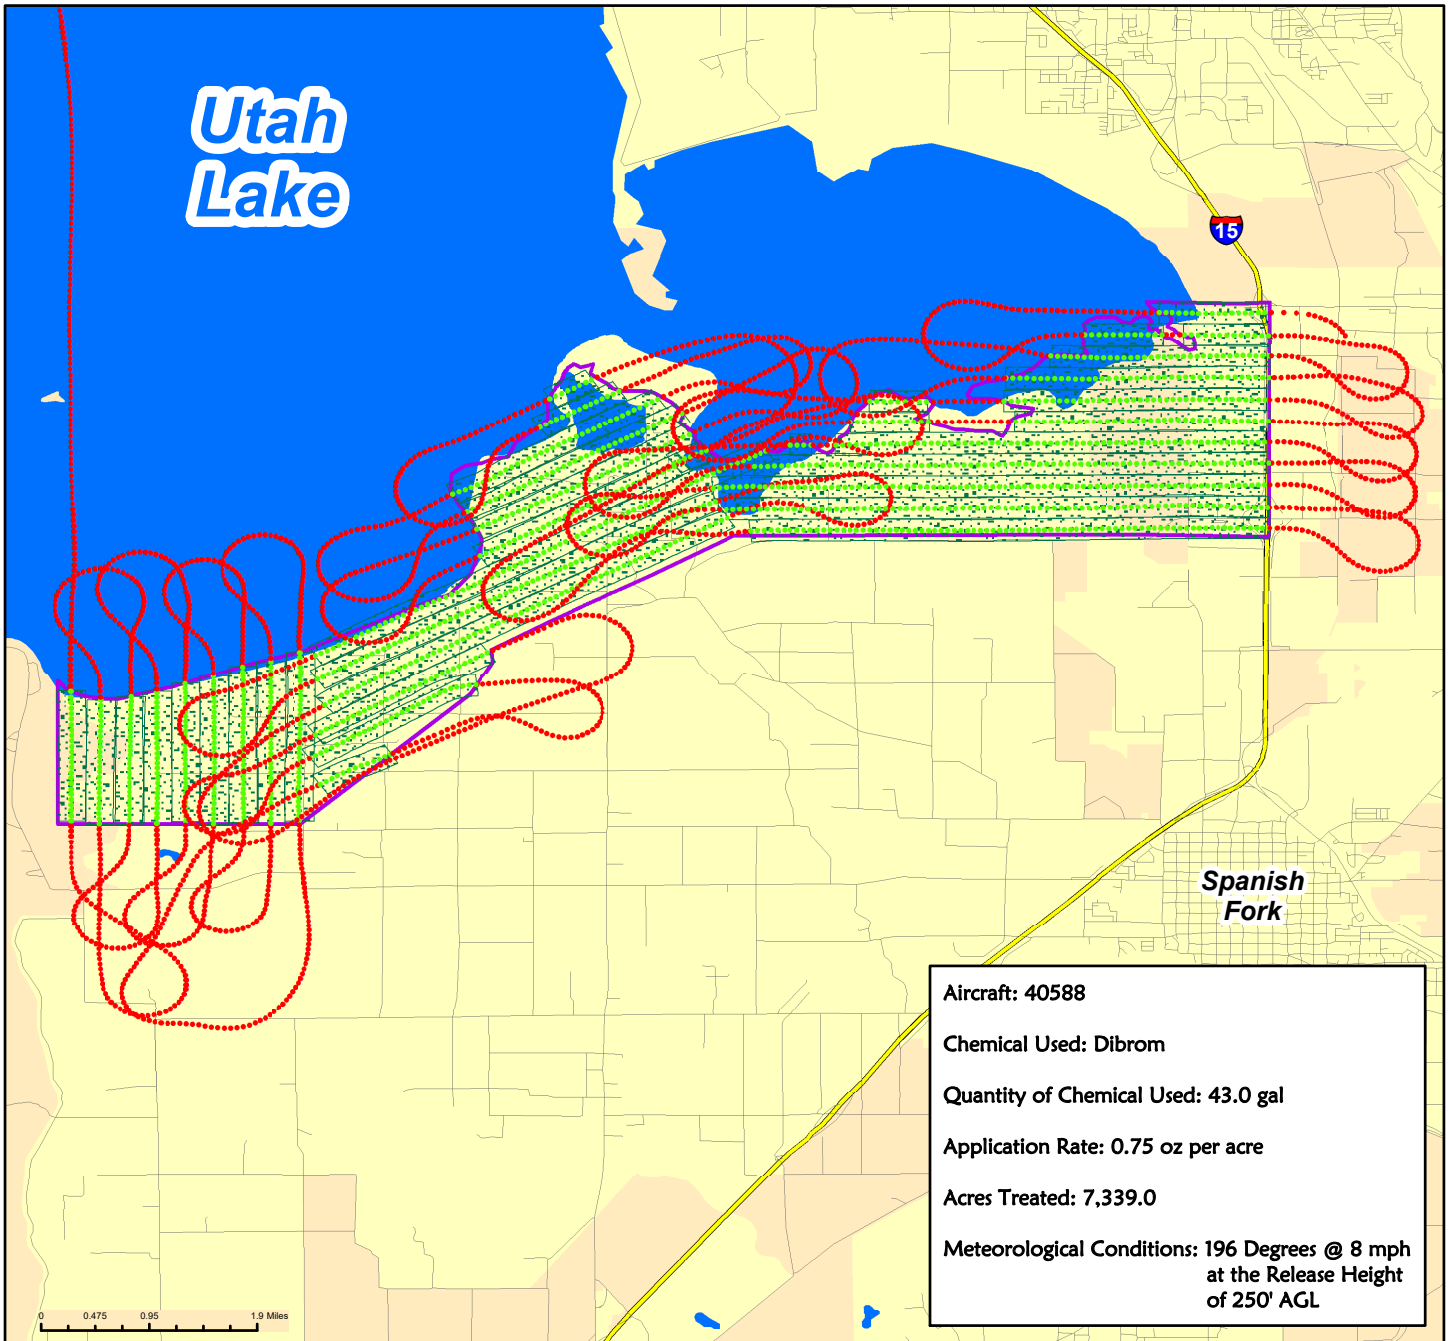

VDCI
1320 Brookwood Dr., Suite H
Little Rock, AR 72202