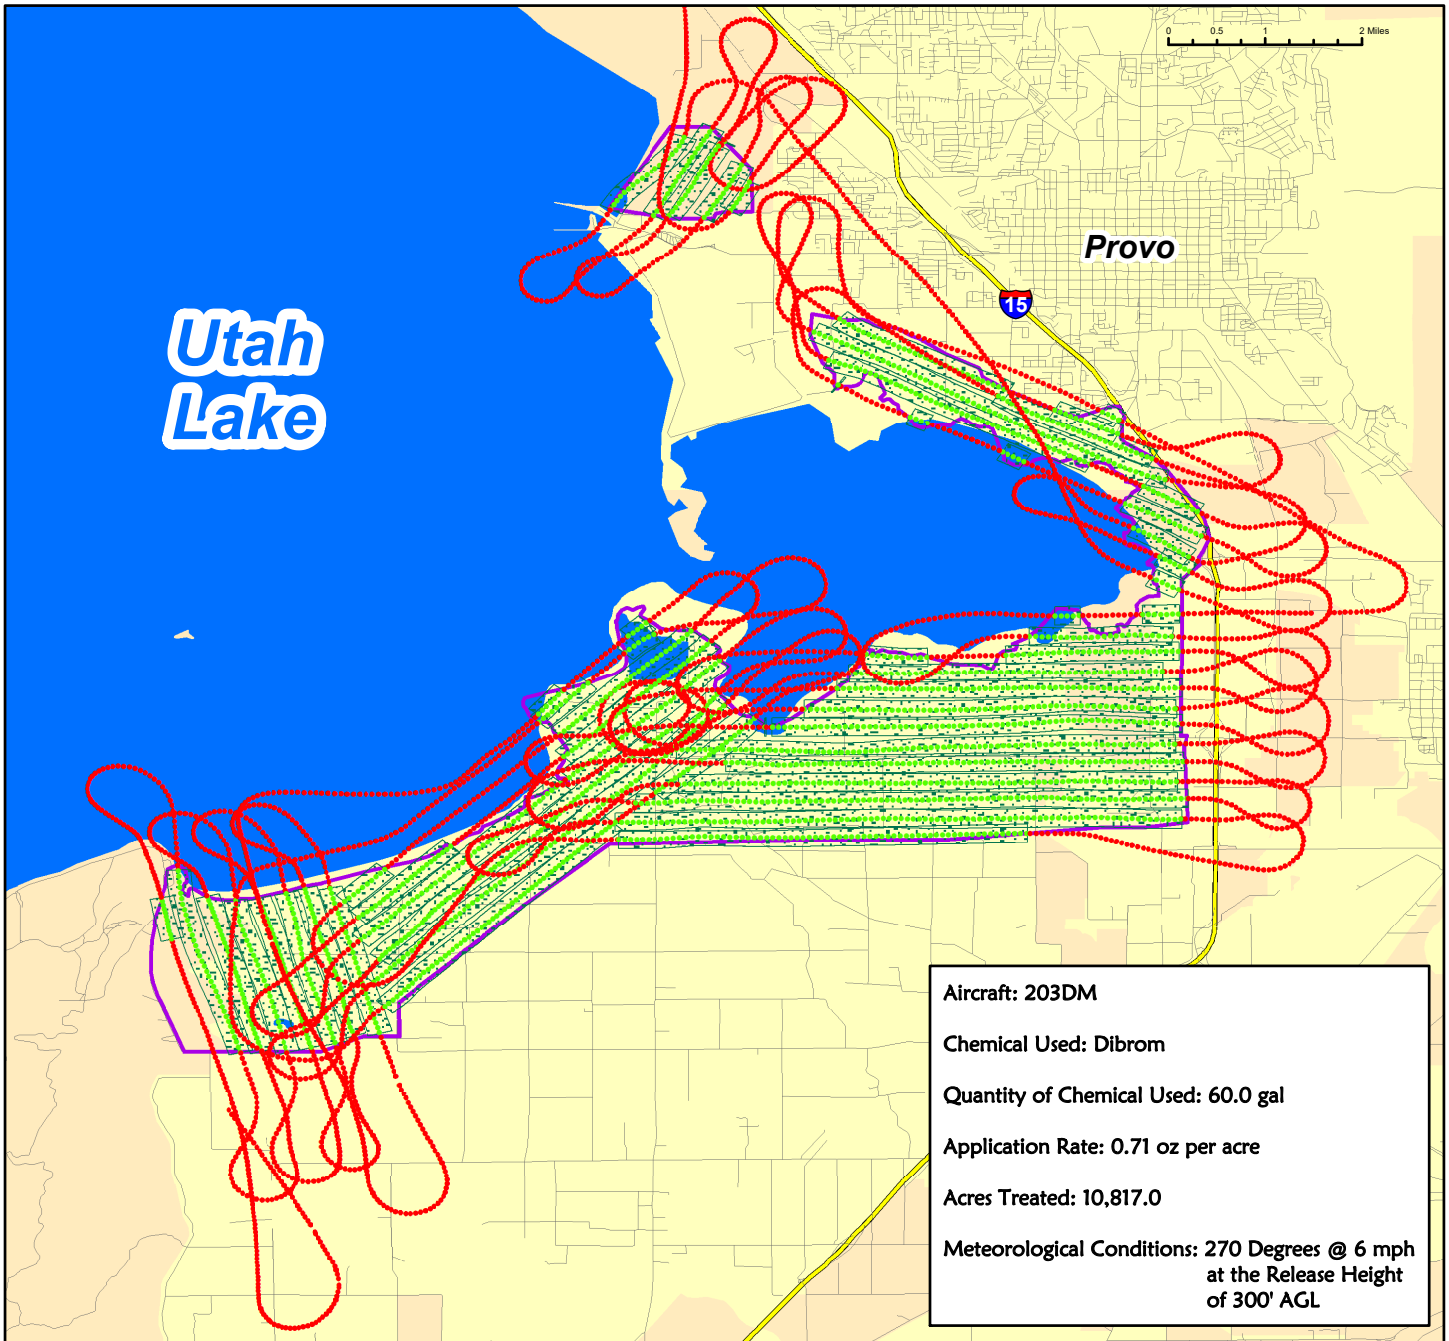

VDCI
1320 Brookwood Dr., Suite H
Little Rock, AR 72202