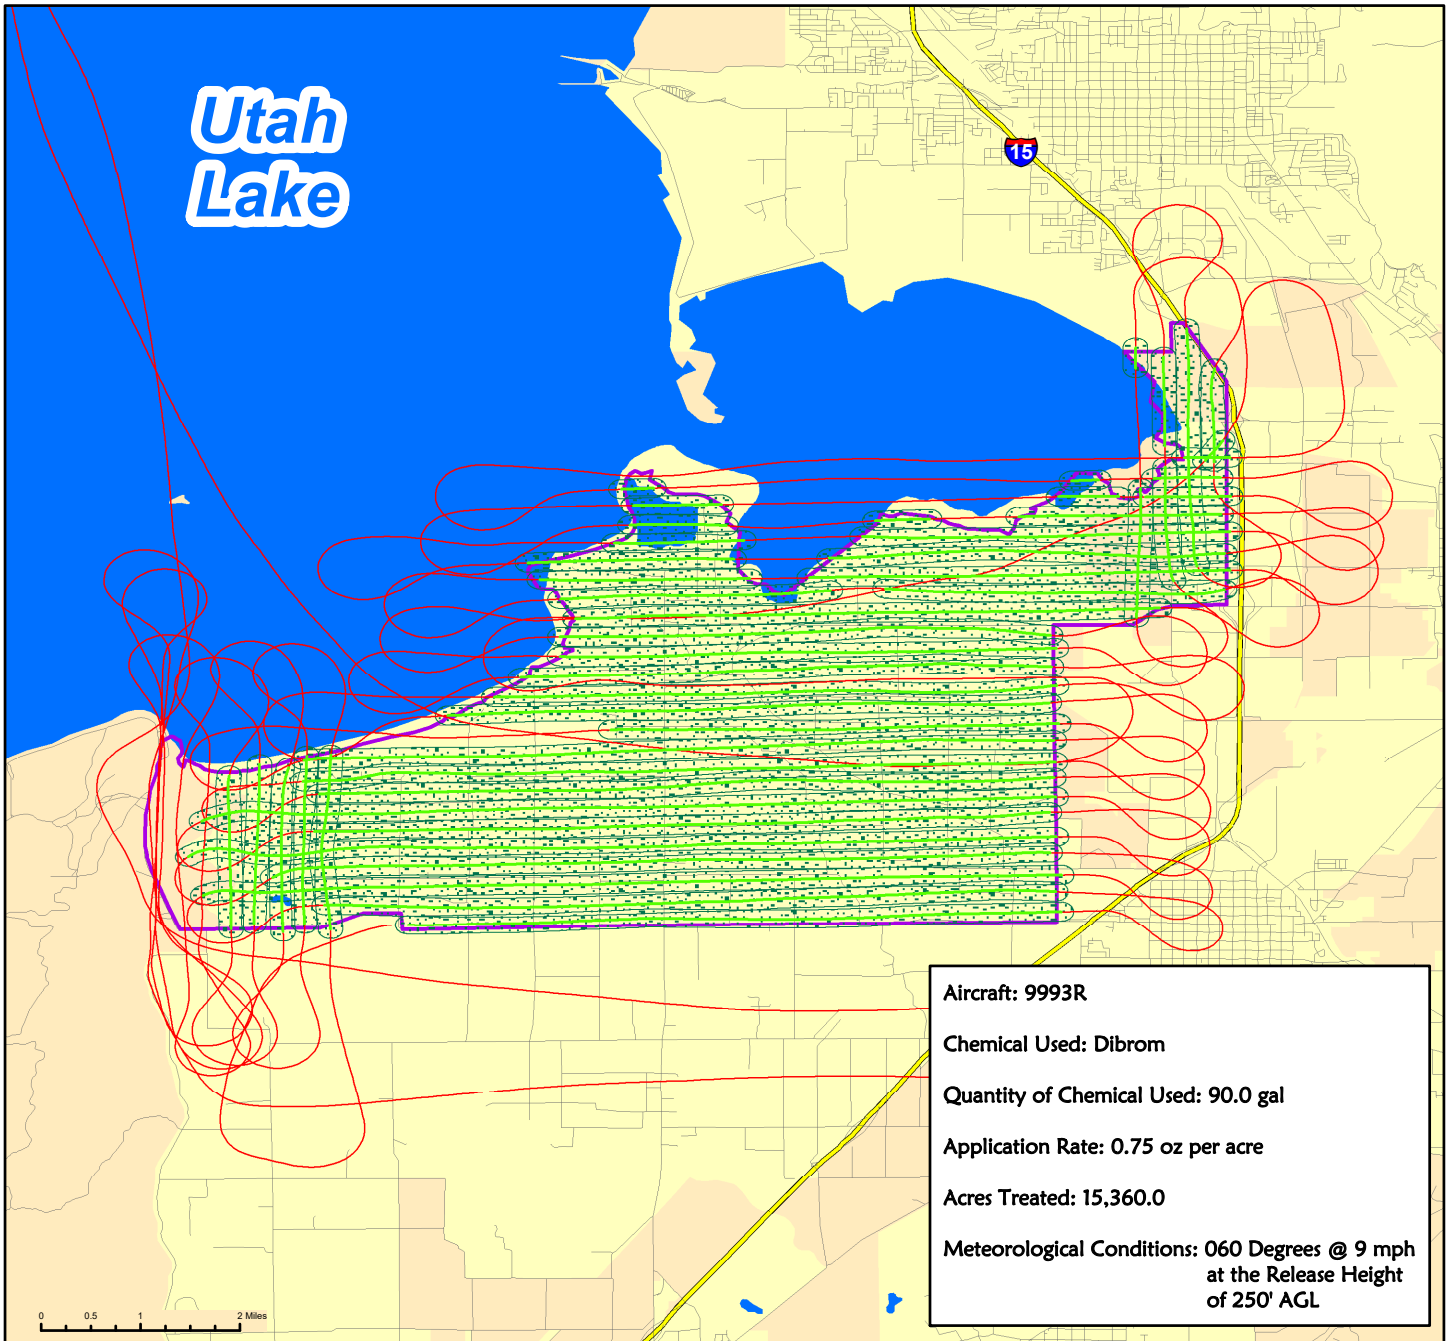

VDCI
1320 Brookwood Dr., Suite H
Little Rock, AR 72202