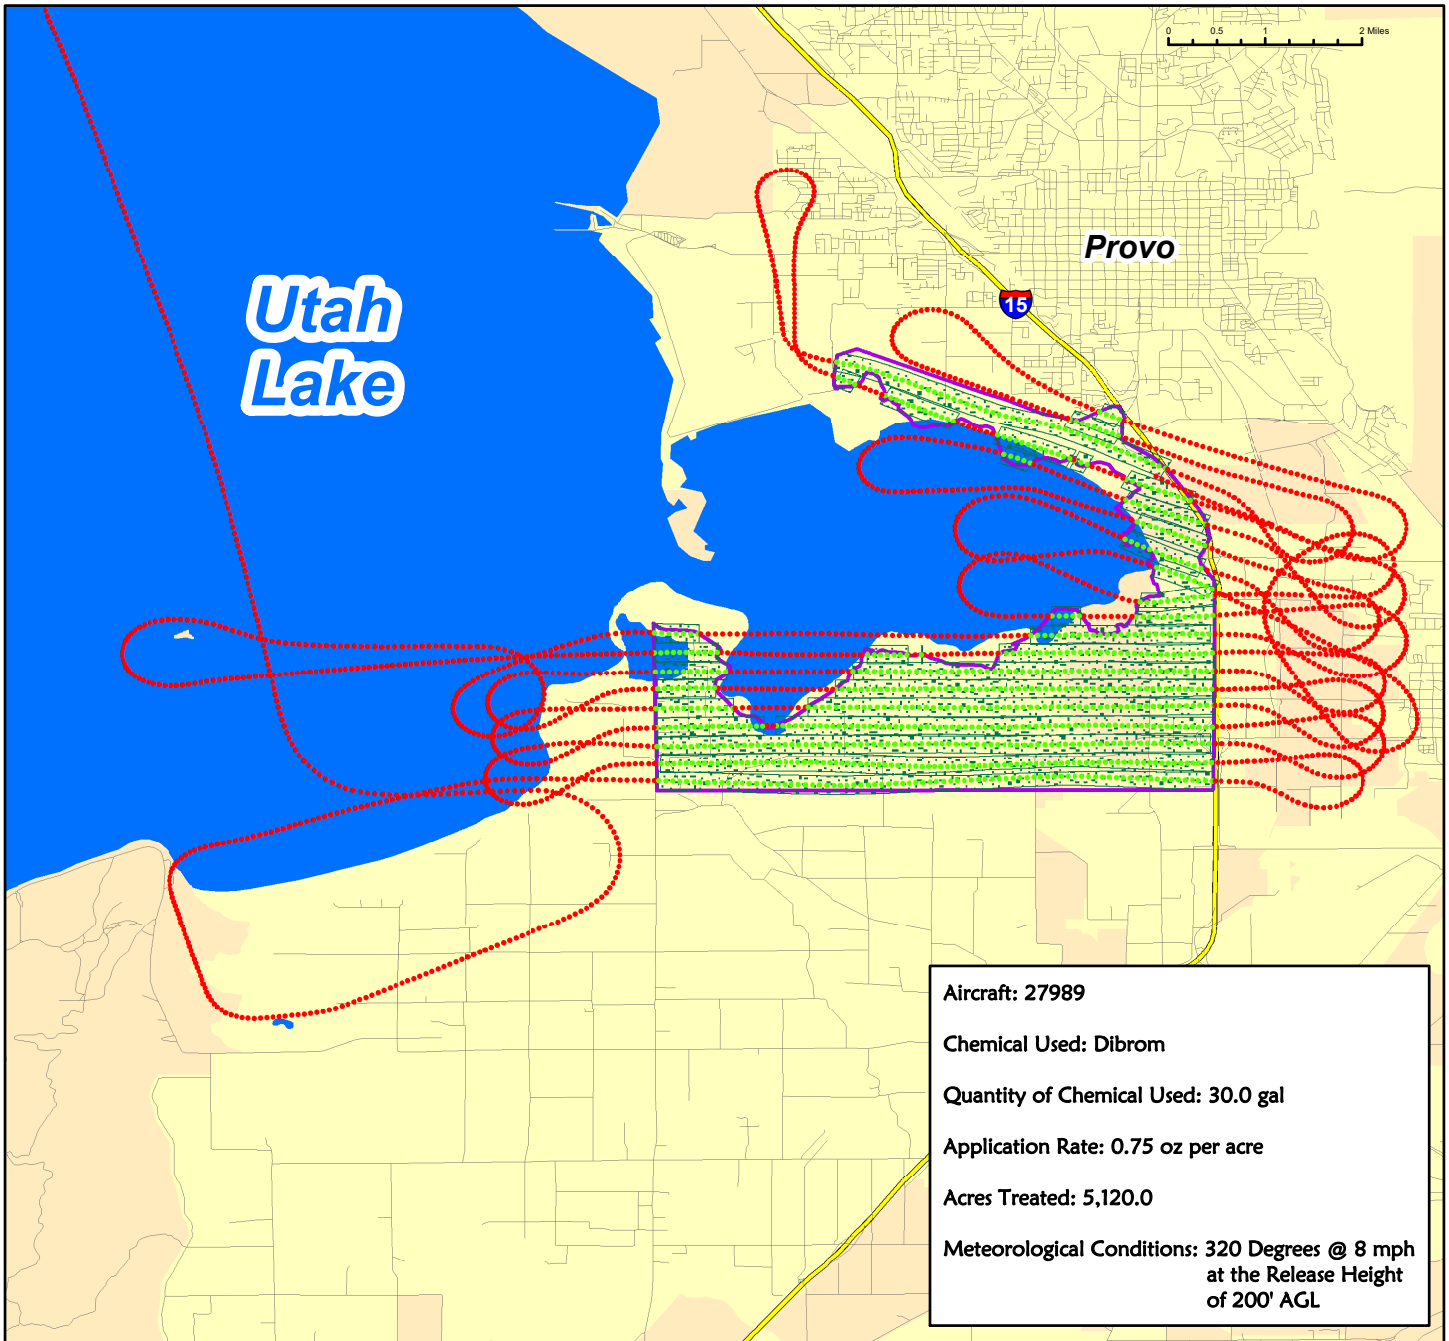

VDCI
1320 Brookwood Dr., Suite H
Little Rock, AR 72202