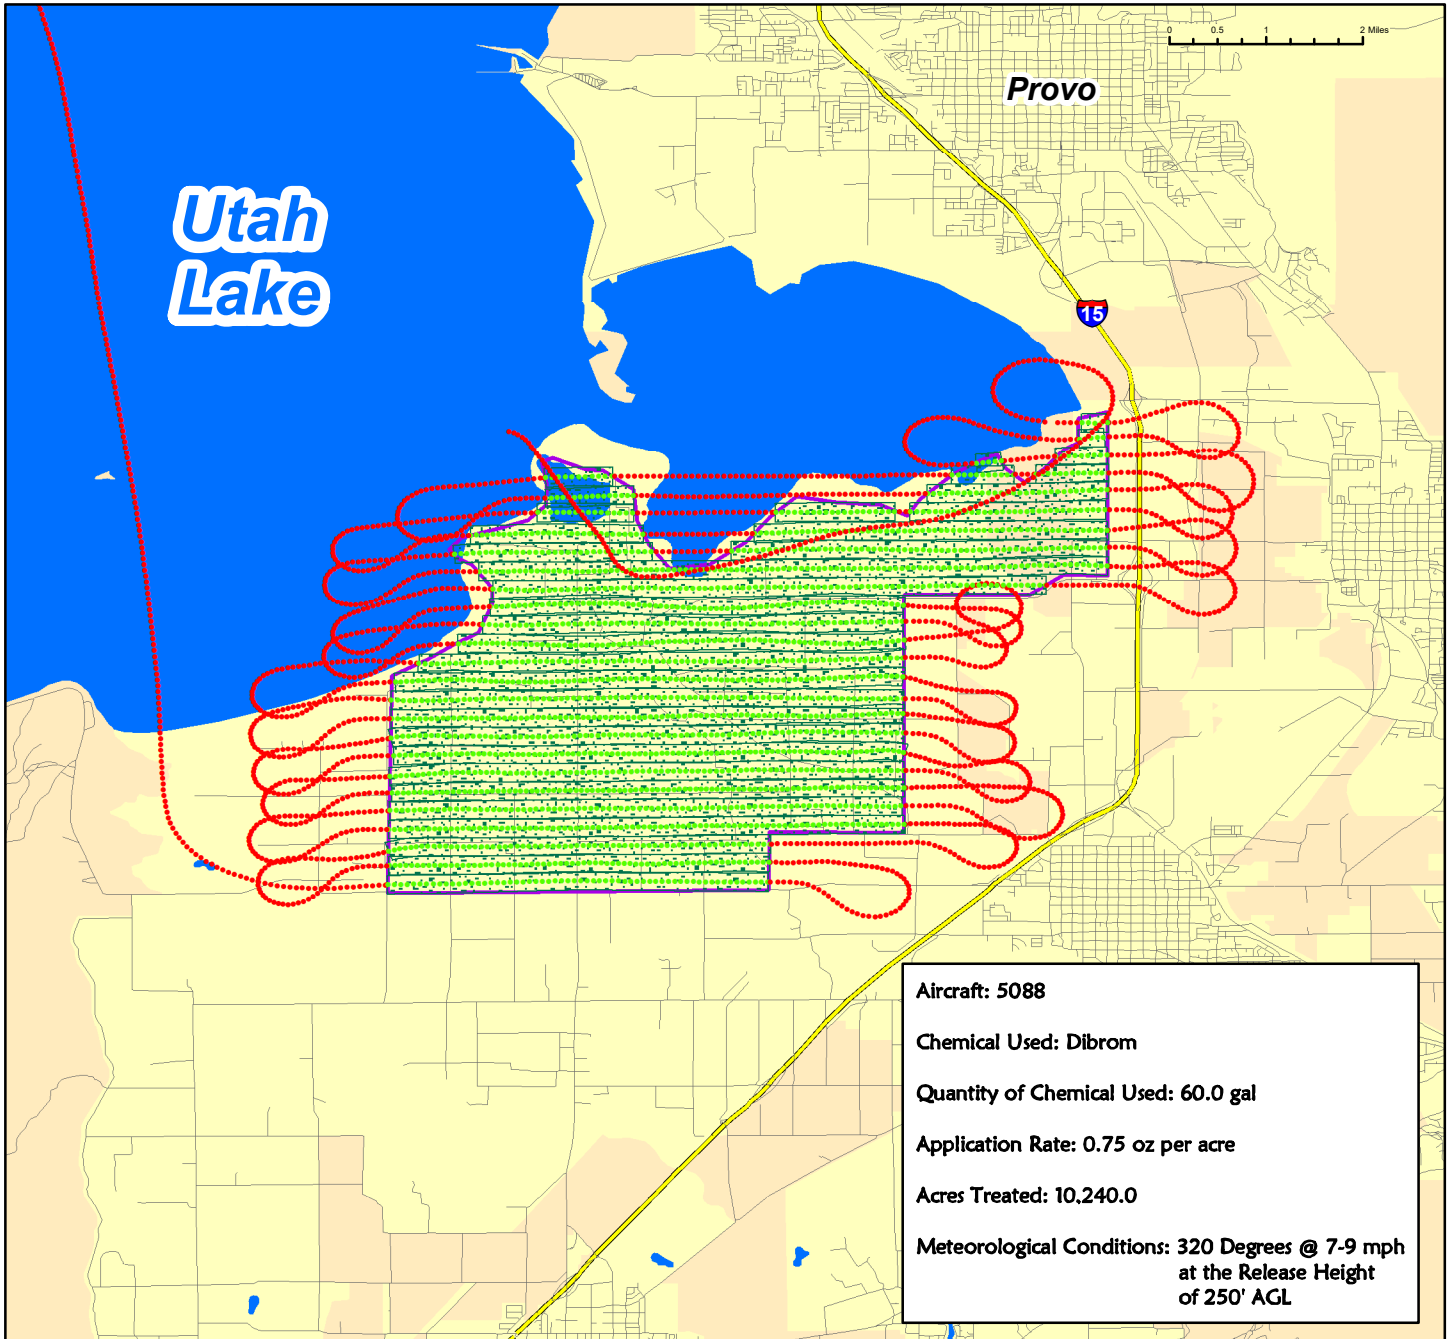

VDCI
1320 Brookwood Dr., Suite H
Little Rock, AR 72202