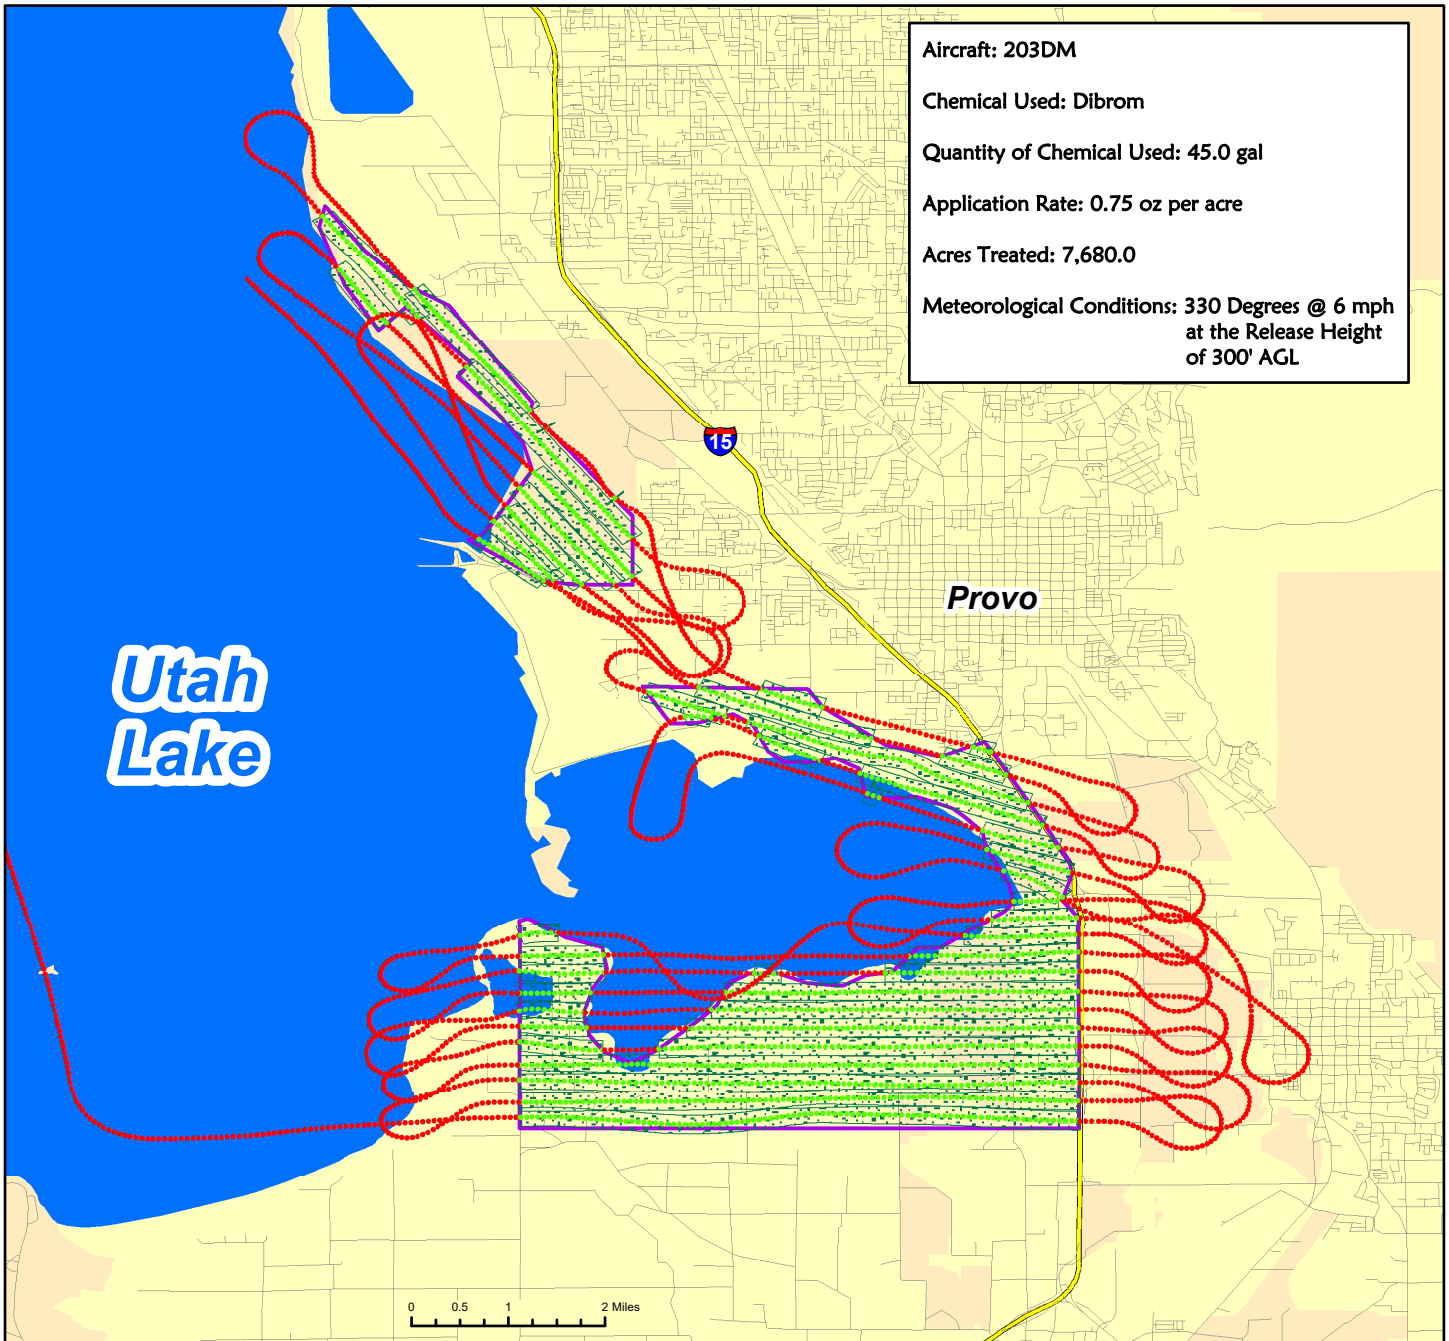

VDCI
1320 Brookwood Dr., Suite H
Little Rock, AR 72202