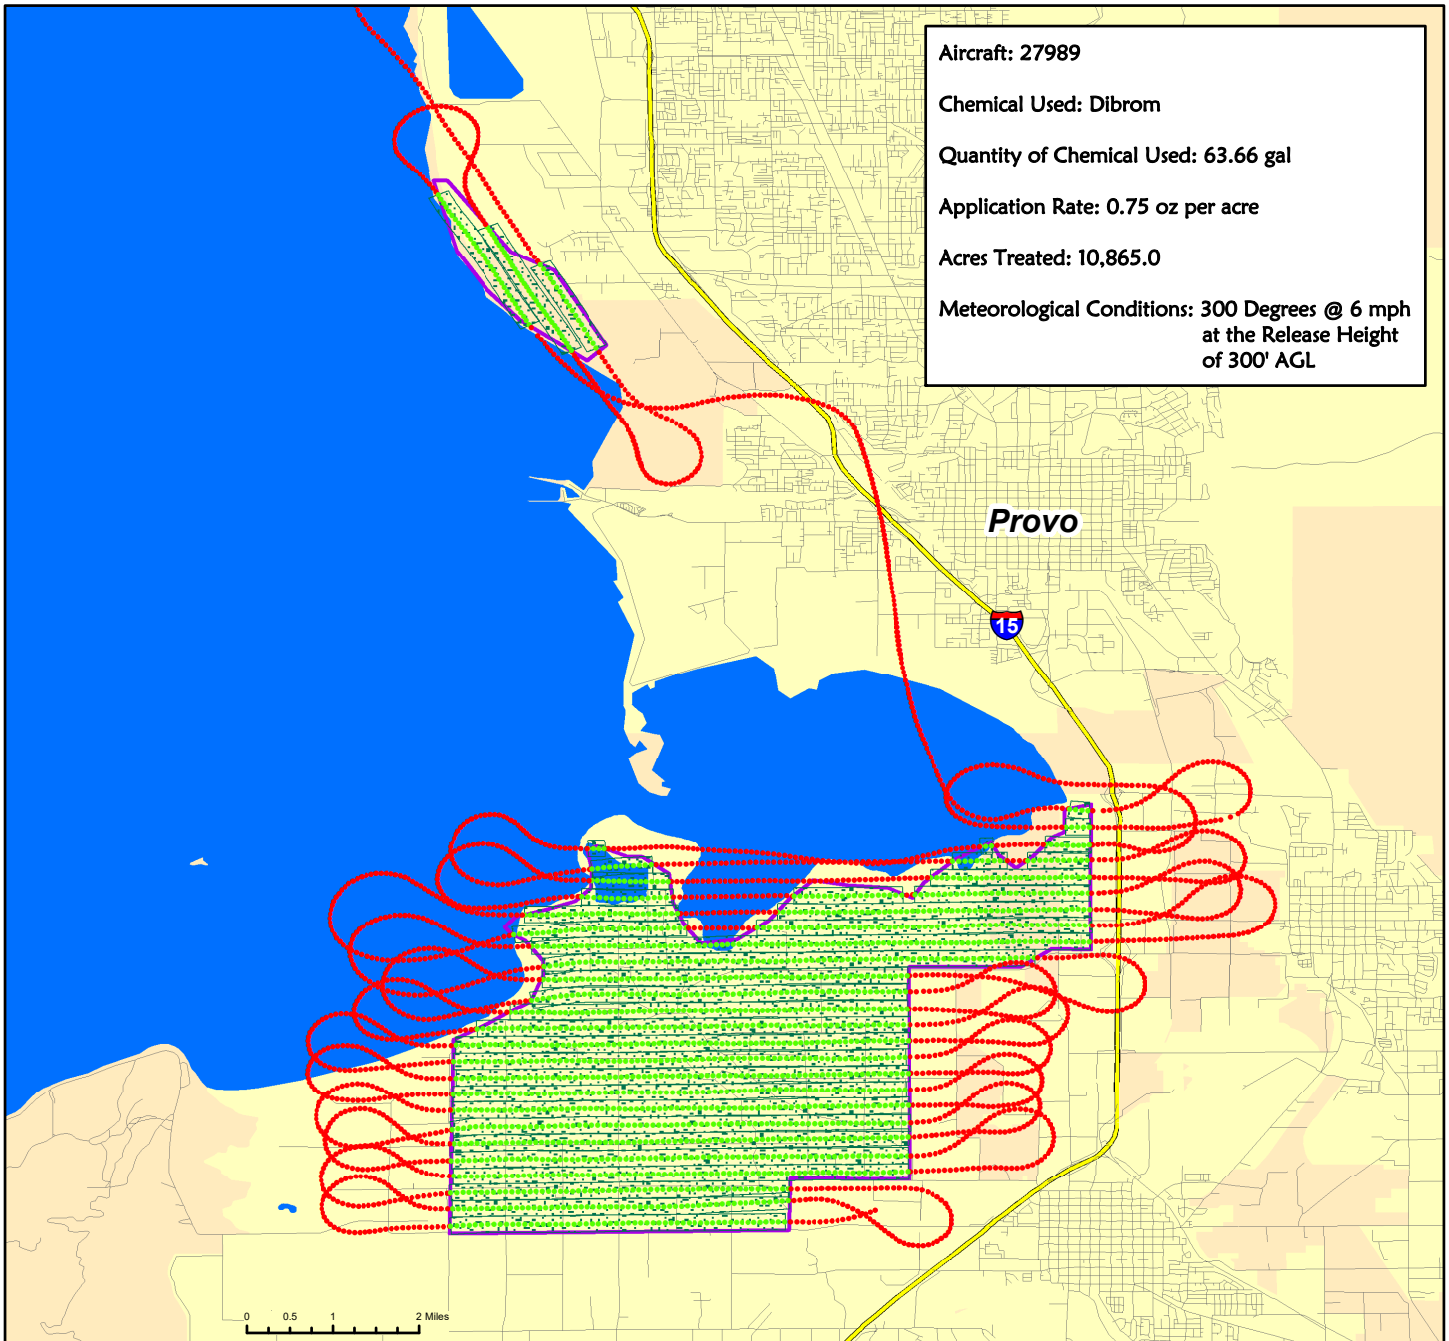

VDCI
1320 Brookwood Dr., Suite H
Little Rock, AR 72202