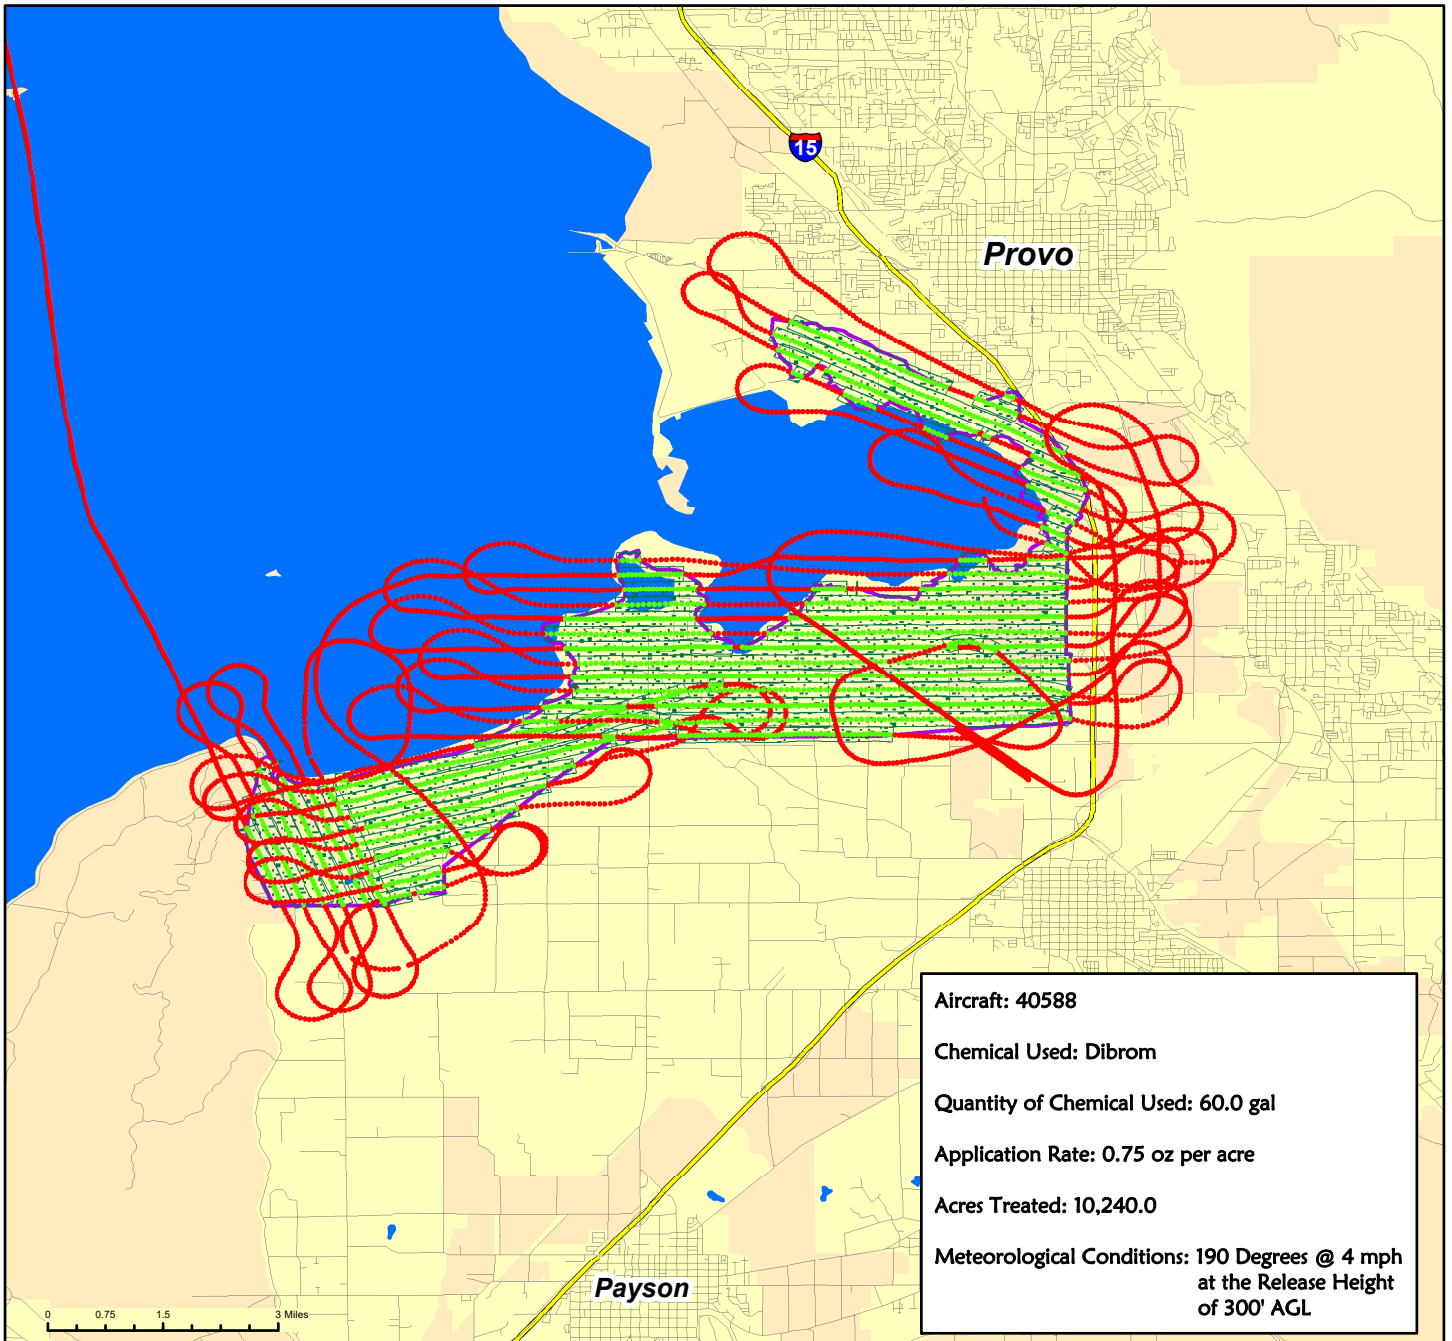

VDCI
1320 Brookwood Dr., Suite H
Little Rock, AR 72202