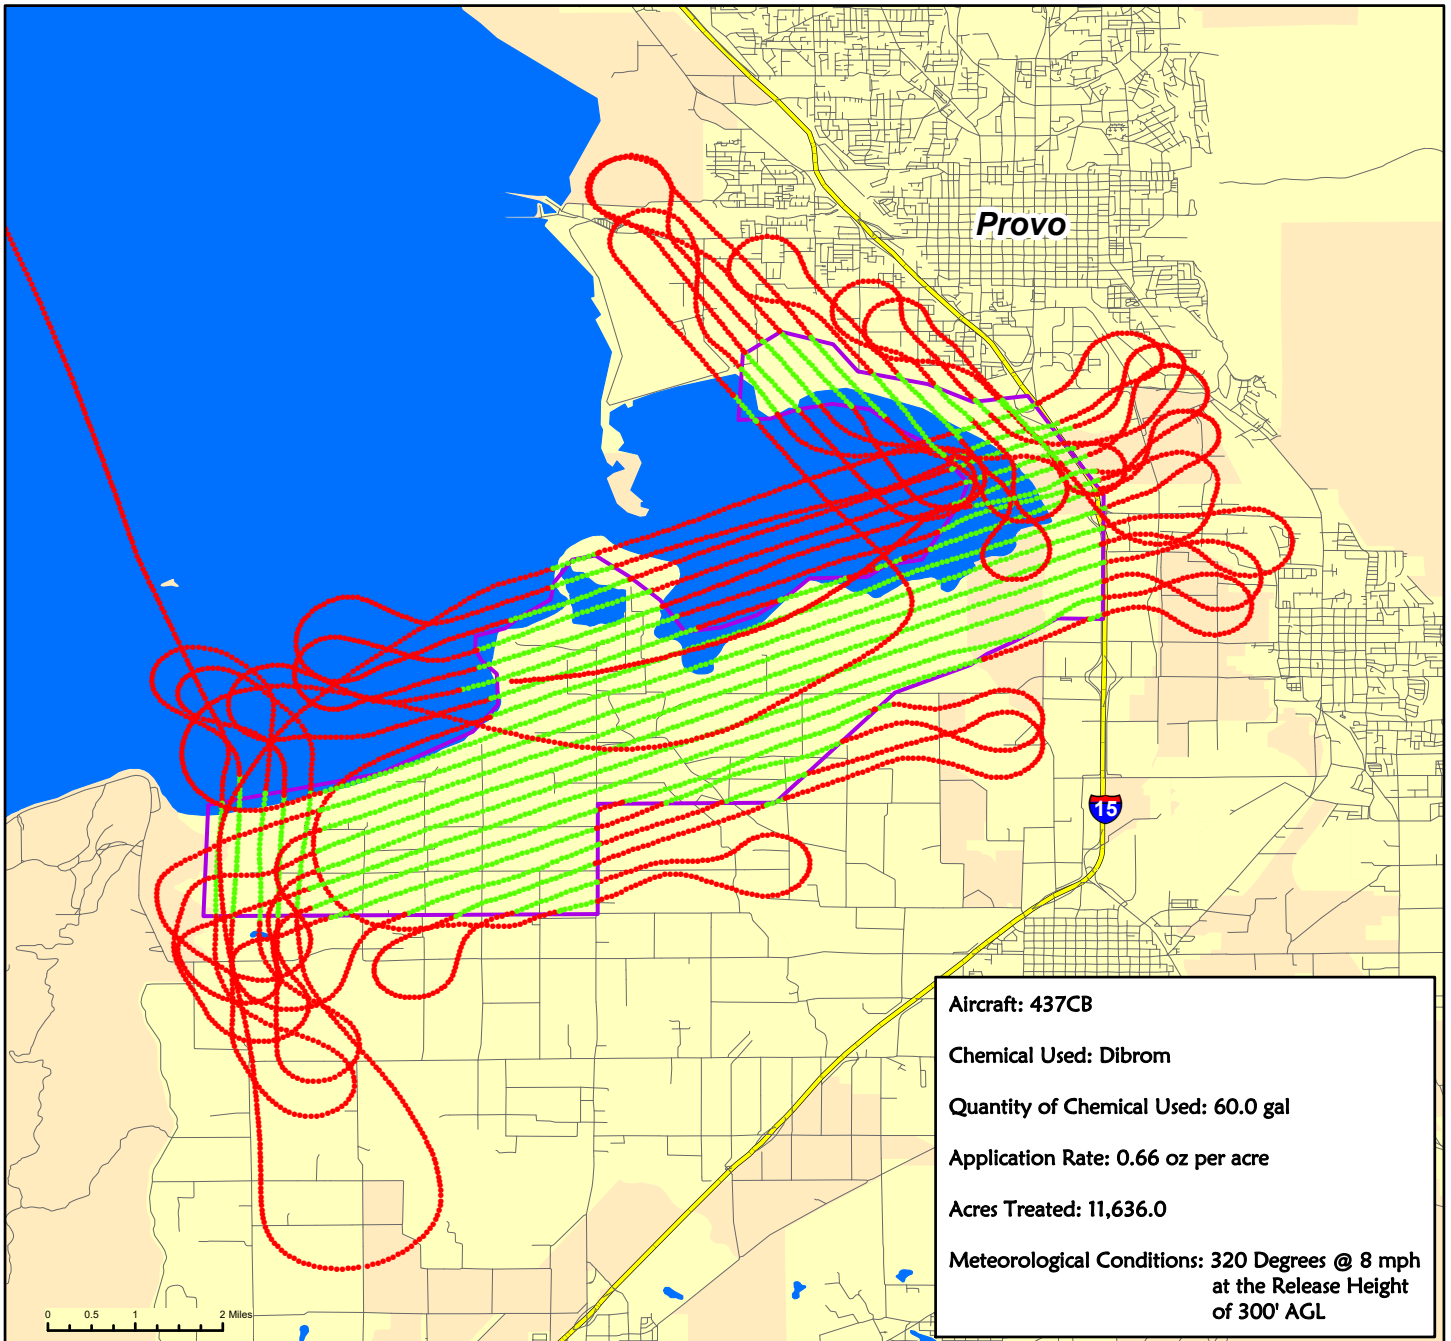

VDCI
1320 Brookwood Dr., Suite H
Little Rock, AR 72202